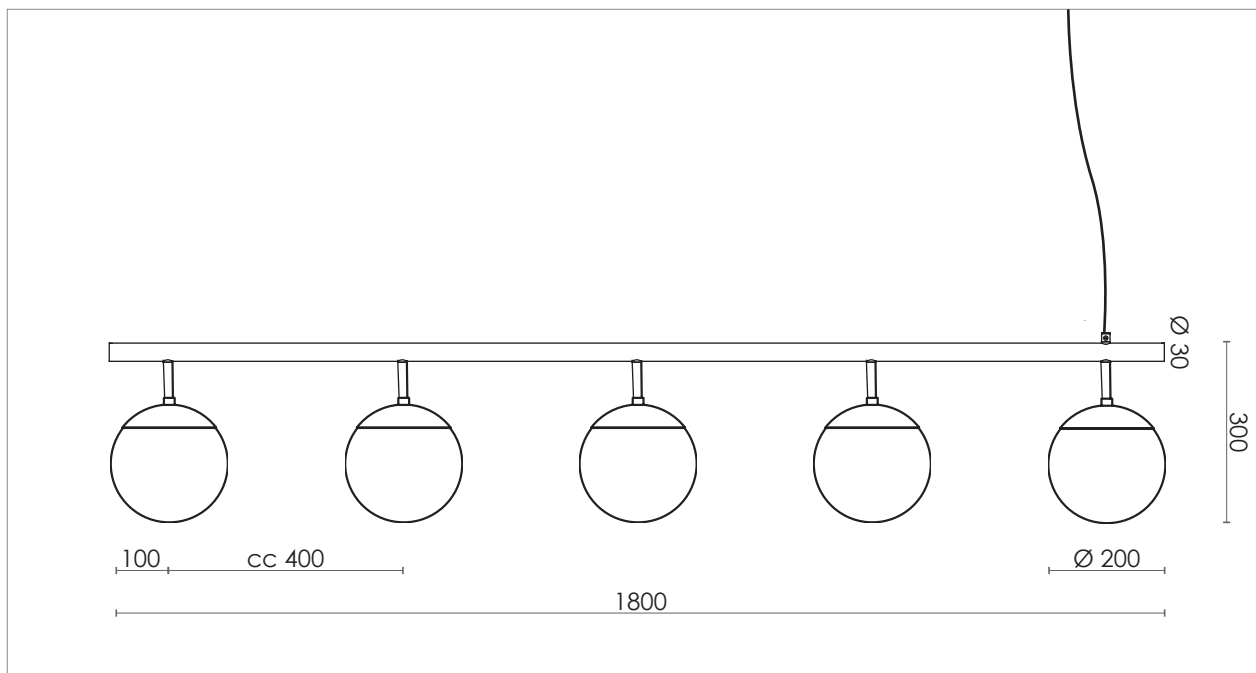

## DESIGN SPECIFICATIONS

<b>DIMENSIONS (mm)</b>	H 300 x W 1800 - SHADE Ø 200 - ROD Ø 30
<b>WEIGHT (kg)</b>	5,5
<b>MATERIALS</b>	THE LAMP IS MADE FROM GLASS CLEAR LACQURED BRASS STEEL OR POWDER COATED STEEL
<b>CORD (mm)</b>	3800
<b>ENVIRONMENT</b>	INDOOR
<b>DESIGN BY</b>	NICLAS HOFLIN
<b>DESIGN YEAR</b>	2018

## ELECTRICAL SPECIFICATIONS

<b>SWITCH</b>	NO
<b>BULB HOLDER</b>	E 27
<b>LIGHT SOURCE</b>	INCLUDED DIMMABLE SMOKED GLASS 5 x 4 W LED - 2200 K BROWN GLASS 5 x 4 W LED - 2200 K OPAL GLASS 5 x 8,5 W LED - 2700 K
<b>DIMMABLE</b>	YES
<b>MAX (W)</b>	50 W LED
<b>VOLTAGE</b>	230 / 240
<b>CLASS</b>	1
<b>IP</b>	20

## COLOURS

	<b>BLACK / OPAL GLASS</b>	ART.NO. 470575005
	<b>BLACK / SMOKED GLASS</b>	ART.NO. 470575105
	<b>BRASS / OPAL GLASS</b>	ART.NO. 470575001
	<b>BRASS / BROWN GLASS</b>	ART.NO. 470575201
	<b>BRONZE / OPAL GLASS</b>	ART.NO. 470575223